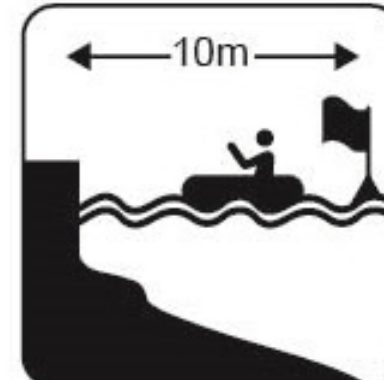

SWIMMERS ONLY ②

1

0

max.
90 kg

10m

100 %

INDIGO WAVE™ LOUNGE

- Inflata-Shield™ material resists puncture, limits stretching and enhances grip
- Premium construction with armrests and headrest
- 1 cup holder