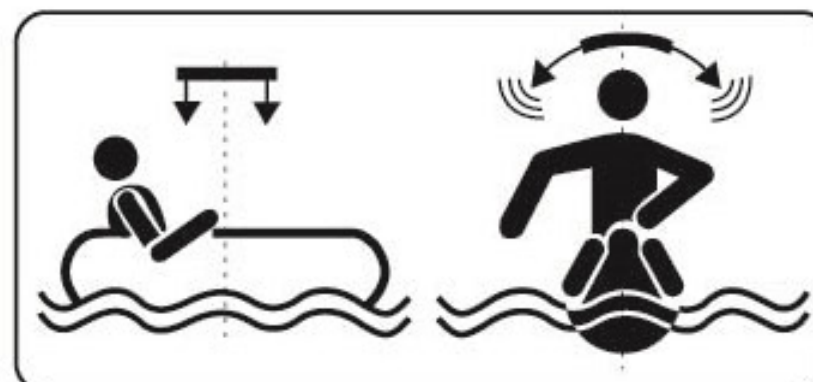

SWIMMERS ONLY ②

1

0

max.
90 kg

10m

100 %

INDIGO WAVE™ LOUNGE

- Inflata-Shield™ material resists puncture, limits stretching and enhances grip
- Premium construction with armrests and headrest
- 1 cup holder